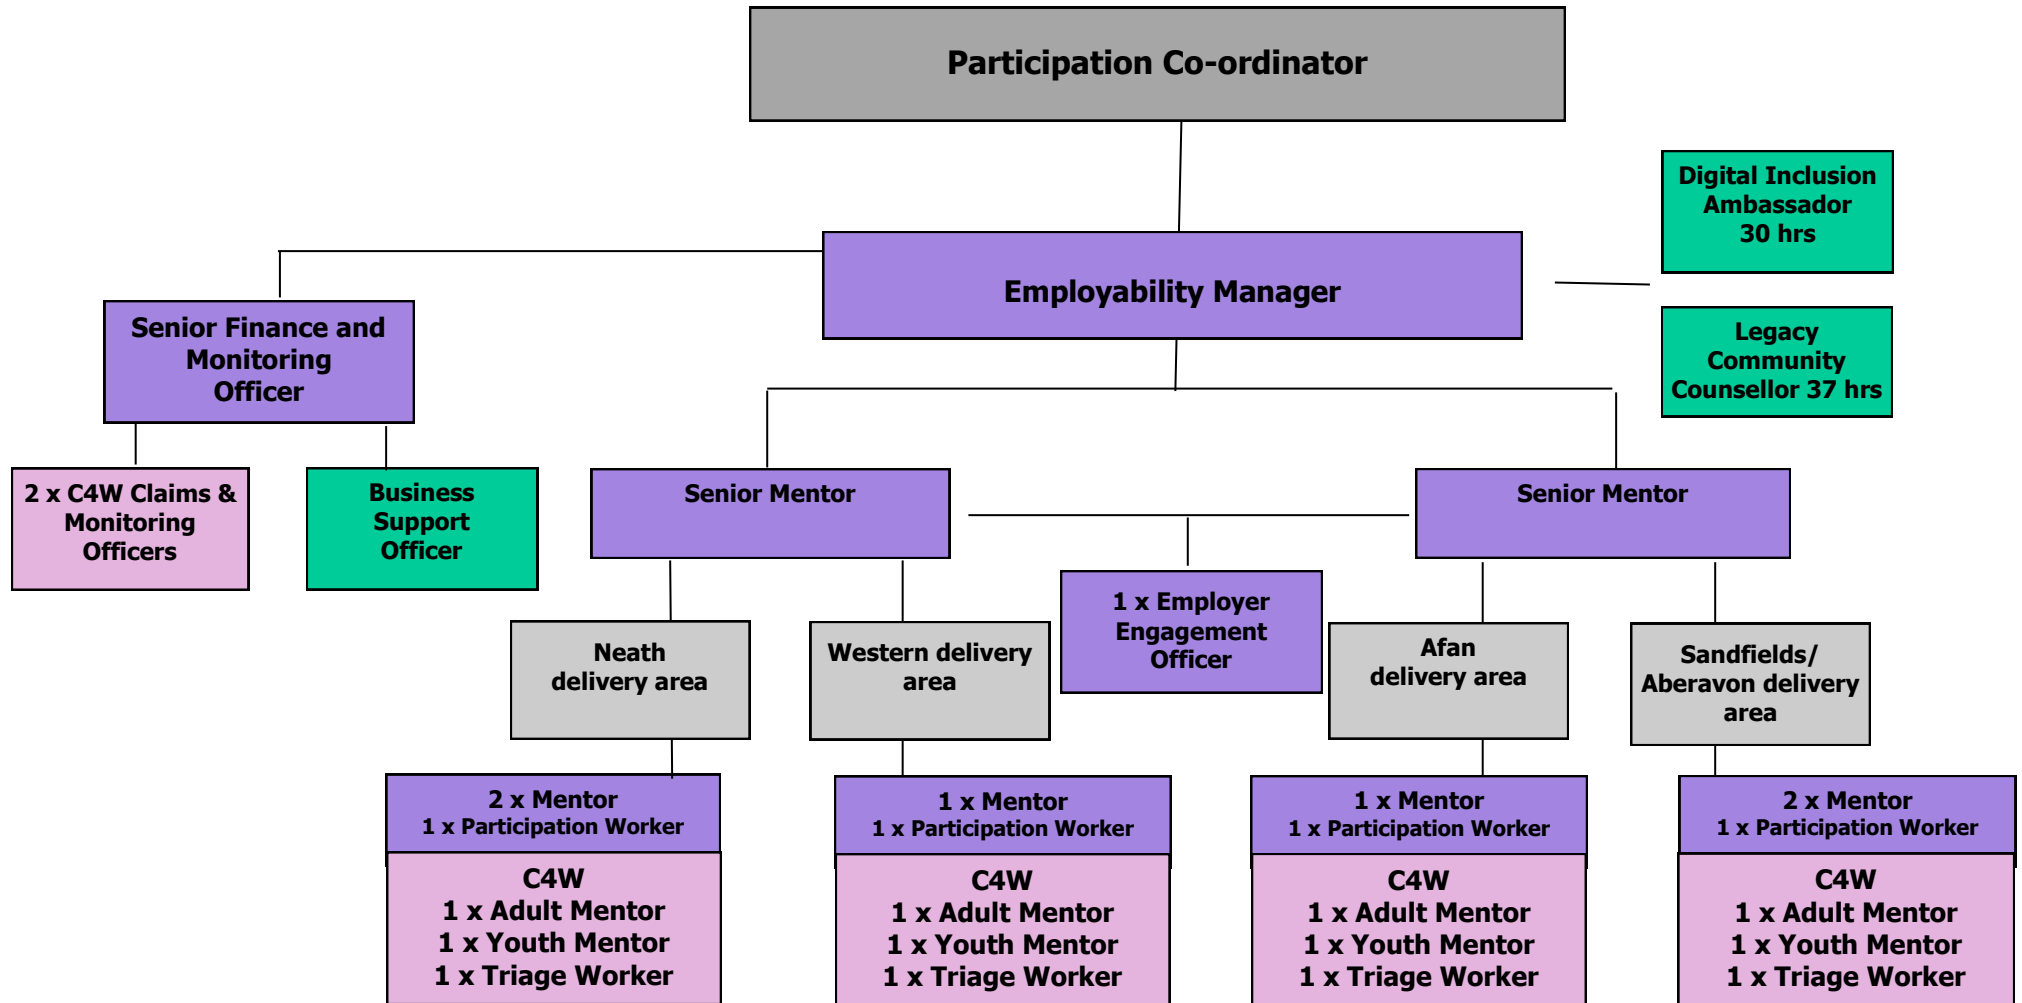

**Neath Port Talbot County Borough Council**

**Communities for Work Plus, Communities for Work and Legacy Fund- Staff Structure**

**Note**—Participation Co-ordinator is funded out of LDB and will not be part of the Employability Grant.  
 Purple—Communities for Work Plus funded by Welsh Government.  
 Pink—Communities for Work funded by ESF.  
 Green—Legacy Fund posts funded by Welsh Government (The Business Support Officer approved Sept 2017)